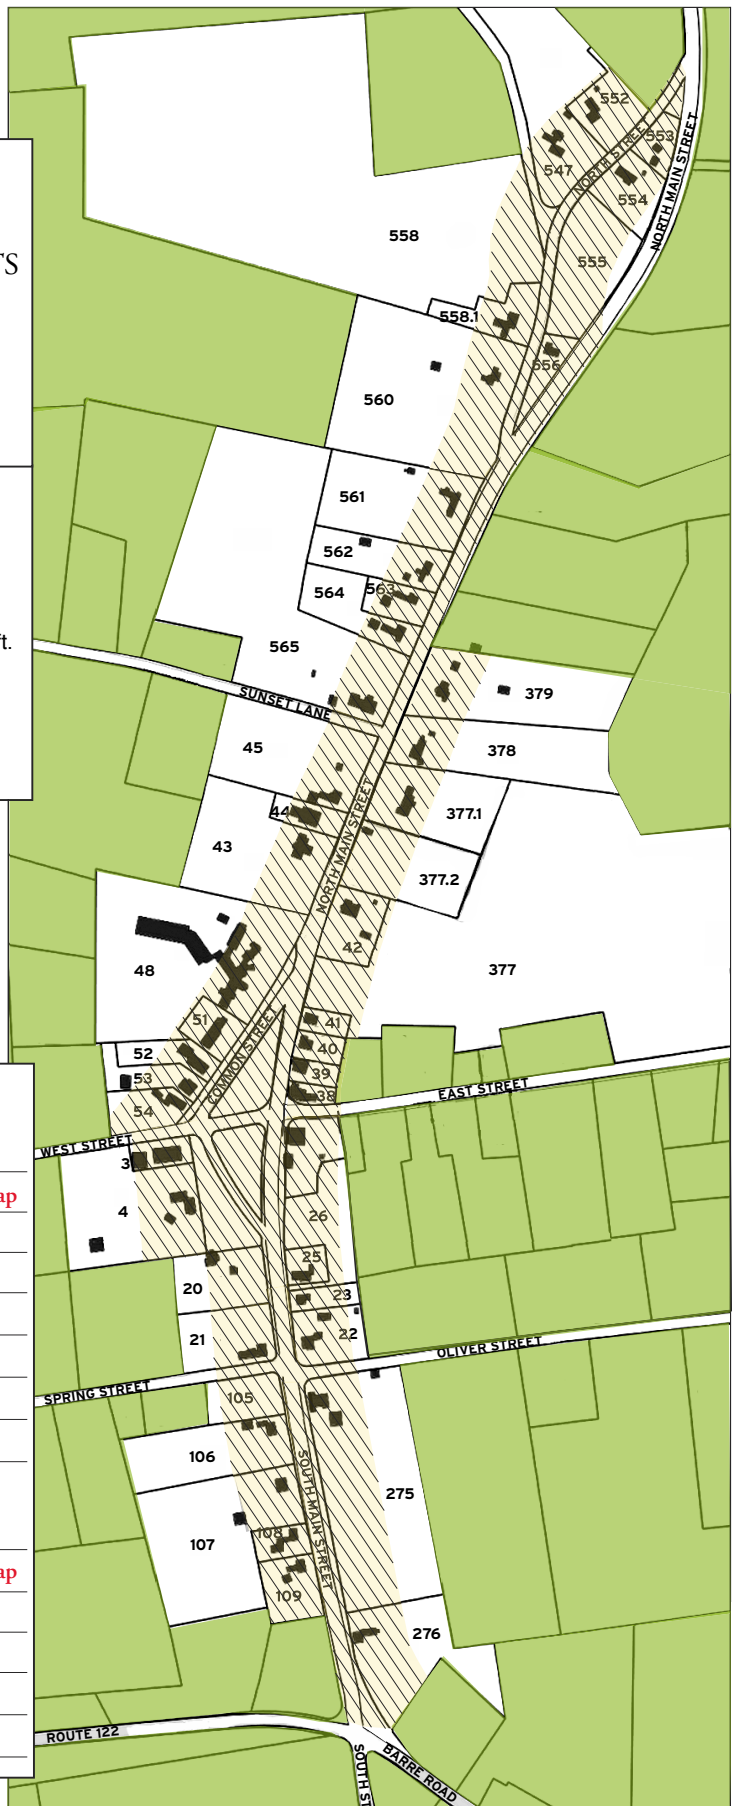

TOWN  
of PETERSHAM  
MASSACHUSETTS

PETERSHAM  
HISTORIC  
DISTRICT

- Parcel No.    Parcels in the District
- District Area indicates 200 ft.
- Abutting Parcels Not in District

Approved by  
Petersham Historic  
District Commission  
DATE: MAY 26, 2016

**Signed original of this map  
is on file in Town files**  
*[with HDC, Town Clerk,  
Building Inspector]*

Approved by  
Petersham Planning Board  
DATE: JUNE 23, 2016

**Signed original of this map  
is on file in Town files**  
*[with HDC, Town Clerk,  
Building Inspector]*